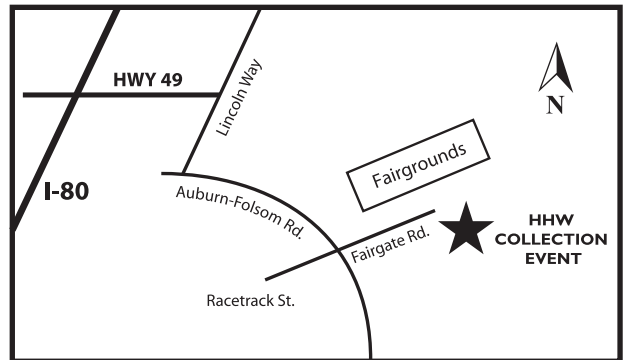

FREE!

Household Hazardous Waste Collection Event

SATURDAY & SUNDAY, AUGUST 23 & 24

Where:

Gold Country Fairgrounds, Auburn
Sacramento Street Parking Lot
Off Fairgate Road

When:

Saturday & Sunday, August 23 & 24, 2008

8:00 a.m. to 4:00 p.m. – residents only

4:00 p.m. to 6:00 p.m. – businesses*

*Saturday ONLY. Must call (800) 207-8222 for an appointment at least 24 hours in advance.

Who:

Placer County residents and businesses only.
ID required.

Acceptable Items:

- Used Motor Oil and Filters
- Other Automotive Fluids
- Paint Strippers and Thinners
- Paints and Varnishes
- Household Cleaners
- Gasoline, Kerosene, and Other Flammables
- Pesticides
- Herbicides
- Compressed Gas Cylinders (5 gallons or smaller)
- Vehicle and Small Household Batteries
- Used Hypodermic Needles (sharps)

Unacceptable Items:

- No Medical Wastes (except sharps)
- No Ammunition or Explosives
- No Radioactive Materials
- No PCBs
- No Compressed Gas Cylinders Larger Than 5 Gallons
- No Electronic Devices
- No Tires
- No Refrigerators